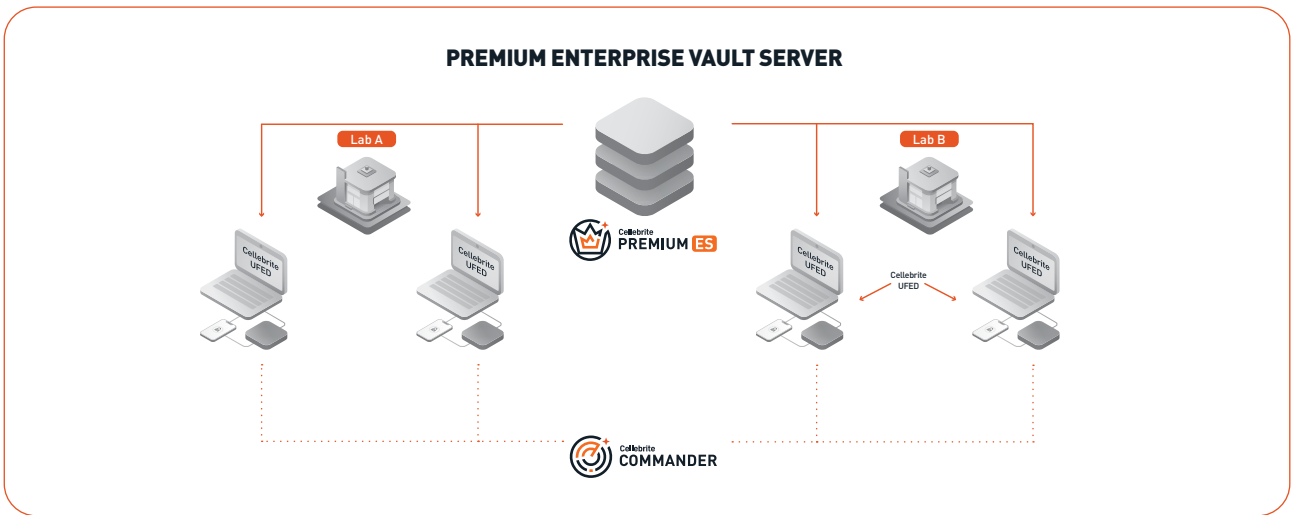

The Power of Advanced Data Collection at Scale

Increase Agency Productivity With a Solution That Scales Advanced Data Collection

Cellebrite Premium ES is an industry-leading, server-based solution, that increases the capacity of agency labs to lawfully access a wide range of iOS and Android mobile devices from multiple Cellebrite UFED end points.

How Does it Work?

- Cellebrite Premium ES is deployed on an agency server and connects multiple Cellebrite UFED end points to the Enterprise Value Server (EVS) using a special adaptor.
- The EVS supplies the resources necessary to gain access to advanced iOS and Android devices for collecting digital evidence.
- Cellebrite Commander enables agency staff to control each action at the UFED end point.

Cellebrite Premium ES is the scalable solution for advanced device access and data collection from multiple Cellebrite UFED end points.

Key Benefits

Scale up with an agency-wide, enterprise-grade, solution